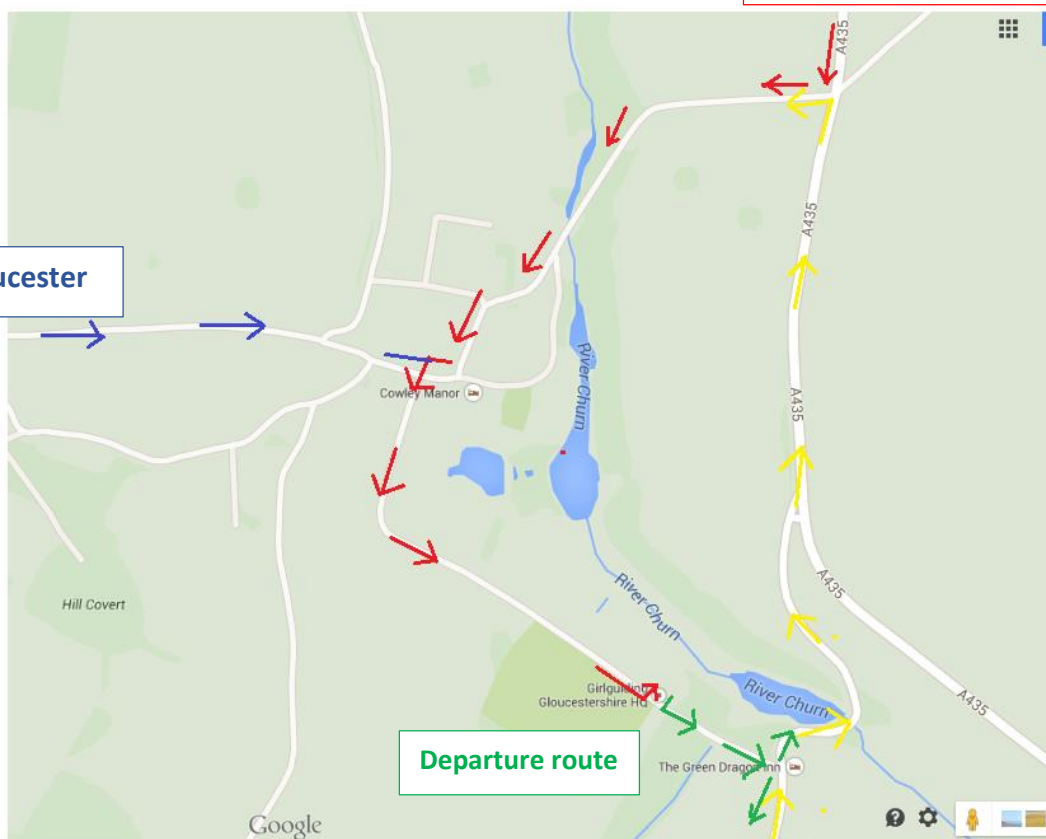

Via A436 Air Balloon roundabout – continue towards Cheltenham A436, at the Severn Spring roundabout take the 2nd exit towards Cirencester A435. Take the 3rd turning on the right signposted Cowley, Girlguiding HQ. Follow the road past Cowley Manor Hotel, turn left at the stone walls signposted Girlguiding HQ and Green Dragon. Travel to the car park of Deer Park where you can unload.

Via Cirencester Road - at the Severn Spring roundabout take the 2nd exit towards Cirencester A435. Take the 3rd turning on the right signposted Cowley, Girlguiding HQ. Follow the road past Cowley Manor Hotel, turn left at the stone walls signposted Girlguiding HQ and Green Dragon. Travel to the car park of Deer Park where you can unload.

Via A417 from Cirencester – Turn off at the Highwayman Inn – Elkstone turning. Follow the road past the Green Dragon pub and onto the A435 Take the 1st turning on the left signposted Cowley, Girlguiding HQ. Follow the road past Cowley Manor Hotel, turn left at the stone walls signposted Girlguiding HQ and Green Dragon. Travel to the car park of Deer Park where you can unload.

To Depart, Please follow the one way system and travel towards the Green dragon Pub, turning right towards the A417 and left towards the A435.

Via A436 or Cirencester Road

Via A417 Gloucester

Departure route